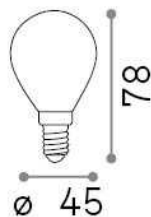

## Lampadine e accessori - Sfera

Non-dimmable light bulb with integrated LED sources and diffuse light emission

<b>Ean</b>	8021696289212
<b>Item</b>	E14 SFERA 4W 3000K CRI90 BIANCO
<b>Installation</b>	Light bulb
<b>Guarantee</b>	5 years
<b>Gross weight</b>	0.03 kg
<b>Volume</b>	0.000272 m <sup>3</sup>

## Source info

<b>Power</b>	4 W
<b>Emission</b>	Diffuse
<b>Max consumption</b>	max 4,00 W
<b>CCT</b>	3000 K
<b>Duration LED (t. 25°C)</b>	25000 h
<b>CRI</b>	> 90
<b>Light beam</b>	340 lm
<b>Useful light flux</b>	340 lm
<b>Standby power</b>	< 0.50 W