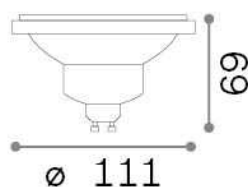

General info

Lampadine e accessori - Lampadine gu10

Dimmable light bulb with integrated LED sources and direct light emission

Ean	8021696288543
Item	GU10 13W 950Lm 3000K DIMM
Installation	Light bulb
Guarantee	5 years
Gross weight	0.11 kg
Volume	0.002188 m ³

Technical info

Net weight	0.09 kg
Insulation class	-
Compliance	CE
Power output	220-240 V AC 50 Hz
Dimmer	Dimmable, TRIAC
Power supply	Not required

Source info

Power	10 W
Emission	Direct
Max consupion	max 10,00 W
CCT	3000 K
Duration LED (t. 25°C)	15000 h
CRI	> 80
Light beam	800 lm
Useful light flux	800 lm
Photobiological risk	2
Standby power	< 0.50 W