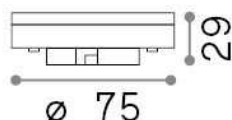

General info

Lampadine e accessori - Lampadine gx53

Non-dimmable light bulb with integrated LED sources and direct light emission

Ean	8021696288383
Item	GX53 9W 3000K CRI90
Installation	Light bulb
Guarantee	5 years
Gross weight	0.03 kg
Volume	0.000256 m ³

Technical info

Net weight	0.03 kg
Insulation class	-
Compliance	CE
Power output	220-240 V AC 50 Hz
Dimmer	Non-dimmable, On-Off
Power supply	Not required

Source info

Power	9 W
Emission	Direct
Max consumption	max 9,00 W
CCT	3000 K
Duration LED (t. 25°C)	25000 h
CRI	> 90
Light beam	940 lm
Useful light flux	940 lm
Standby power	< 0.50 W