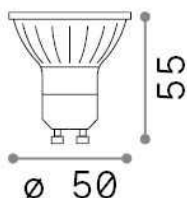

## Lampadine e accessori - Lampadine gu10

Dimmable light bulb with integrated LED sources and direct light emission

<b>Ean</b>	8021696288239
<b>Item</b>	GU10 07W 670Lm 3000K DIMM
<b>Installation</b>	Light bulb
<b>Guarantee</b>	5 years
<b>Gross weight</b>	0.08 kg
<b>Volume</b>	0.000138 m <sup>3</sup>

## Source info

<b>Power</b>	7 W
<b>Emission</b>	Direct
<b>Max consumption</b>	max 7,00 W
<b>CCT</b>	3000 K
<b>Duration LED (t. 25°C)</b>	25000 h
<b>CRI</b>	> 90
<b>Light beam</b>	540 lm
<b>Useful light flux</b>	540 lm
<b>Standby power</b>	< 0.50 W