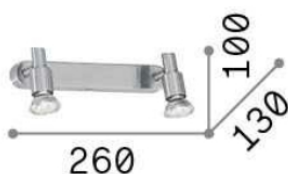

Source info

Integrated source	Light bulb (included)
Repleaceable source	YES
Power	GU10 max 2 x 50W
Emission	Direct
Max consupction	-
Bulb included	EAN 8021696123943