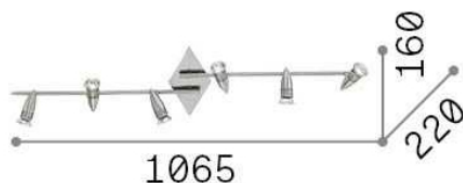

Source info

Integrated source	Light bulb (included)
Replaceable source	YES
Power	GU10 max 6 x 50W
Emission	Direct
Max consumption	-
Bulb included	EAN 8021696108292