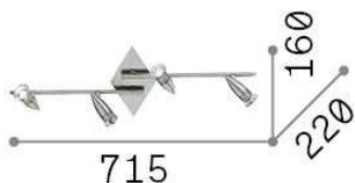

Source info

Integrated source	Light bulb (included)
Replaceable source	YES
Power	GU10 max 4 x 50W
Emission	Direct
Max consumption	-
Bulb included	EAN 8021696108292