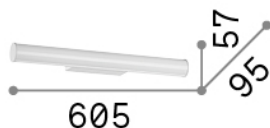

Source info

Integrated source	Integrated LED module
Replaceable source	No
Power	LED 11,5 W
Emission	Diffuse
Max consumption	max 11,50 W
Features LED	LED SMD
CCT	3000 K
Duration LED (t. 25°C)	50000 h
CRI	> 80
Light beam flux	1250 lm
Useful light flux	910 lm
Photobiological risk	1