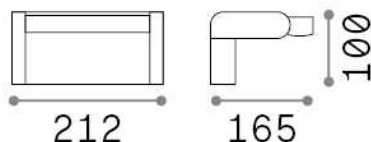

Swipe

General info

Outdoor - Wall lamps

Ean	8021696287706
Item	SWIPE AP NERO
Installation	Wall lamps
Guarantee	5 years
Gross weight	1.3 kg
Volume	0.005463 m ³

Technical info

Net weight	1.2 kg
Insulation class	I
Protection index	IP54
Compliance	CE
Operating temperature	-
Dimmer	Non-dimmable, On-Off
Power output	220-240 V AC 50/60 Hz
Power supply	In-built, included Replaceable (by qualified operators only), electronic
Adjustability	vert. 0-350°

Source info

Integrated source	Integrated LED module
Replaceable source	No
Power	LED 20,5 W
Emission	Direct
Max consumption	max 20,50 W
Features LED	LED SMD
CCT	3000 K
Duration LED (t. 25°C)	50000 h
CRI	> 80
Light beam	105°
Light beam flux	2300 lm
Useful light flux	1320 lm
Photobiological risk	1