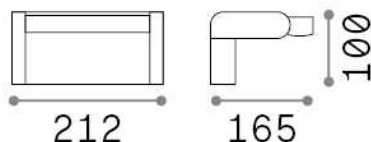

Source info

Integrated source	Integrated LED module
Replaceable source	No
Power	LED 20,5 W
Emission	Direct
Max consumption	max 20,50 W
Features LED	LED SMD
CCT	3000 K
Duration LED (t. 25°C)	50000 h
CRI	> 80
Light beam	105°
Light beam flux	2300 lm
Useful light flux	1320 lm
Photobiological risk	1