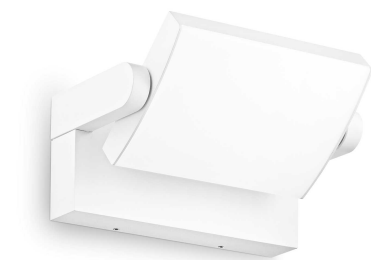

## Swipe

## Outdoor - Wall lamps

<b>Ean</b>	8021696287690
<b>Item</b>	SWIPE AP BIANCO
<b>Installation</b>	Wall lamps
<b>Guarantee</b>	5 years
<b>Gross weight</b>	1.3 kg
<b>Volume</b>	0.005463 m <sup>3</sup>