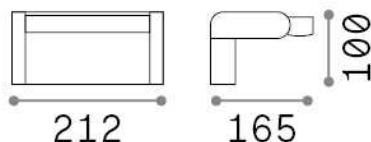

Swipe

General info

Outdoor - Wall lamps

Ean	8021696287683
Item	SWIPE AP ANTRACITE
Installation	Wall lamps
Guarantee	5 years
Gross weight	1.3 kg
Volume	0.005463 m ³

Technical info

Net weight	1.2 kg
Insulation class	I
Protection index	IP54
Compliance	CE
Operating temperature	-
Dimmer	Non-dimmable, On-Off
Power output	220-240 V AC 50/60 Hz
Power supply	In-built, included Replaceable (by qualified operators only), electronic
Adjustability	vert. 0-350°

Source info

Integrated source	Integrated LED module
Replaceable source	No
Power	LED 20,5 W
Emission	Direct
Max consumption	max 20,50 W
Features LED	LED SMD
CCT	3000 K
Duration LED (t. 25°C)	50000 h
CRI	> 80
Light beam	105°
Light beam flux	2300 lm
Useful light flux	1320 lm
Photobiological risk	1