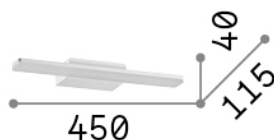

Make-up

General info

Indoor - Wall lamps

Ean	8021696287652
Item	MAKE-UP AP D45
Installation	Wall lamps
Guarantee	5 years
Gross weight	1.37 kg
Volume	0.006732 m ³

Technical info

Net weight	1 kg
Insulation class	II
Protection index	IP54
Compliance	CE
Operating temperature	-
Dimmer	Non-dimmable, On-Off
Power output	220-240 V AC 50/60 Hz
Power supply	In-built, included Replaceable (by qualified operators only), electronic

Source info

Integrated source	Integrated LED module
Replaceable source	No
Power	LED 12 W
Emission	Direct
Max consumption	max 12,00 W
Features LED	LED SMD
CCT	3000 K
Duration LED (t. 25°C)	50000 h
CRI	> 80
Light beam	105°
Light beam flux	1250 lm
Useful light flux	1050 lm
Photobiological risk	1