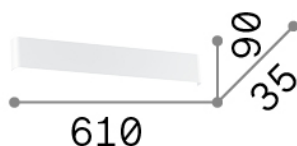

Source info

Integrated source	Integrated LED module
Replaceable source	No
Power	LED 19,5 W
Emission	Direct + Indirect
Max consumption	max 19,50 W
Features LED	LED SMD
CCT	3000 K
Duration LED (t. 25°C)	50000 h
CRI	> 80
Light beam flux	2050 lm
Useful light flux	1790 lm
Photobiological risk	1