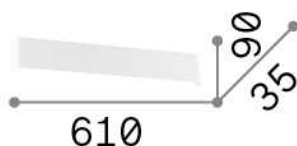

Delta

General info

Indoor - Wall lamps

Ean	8021696287638
Item	DELTA AP D061 3000K NERO
Installation	Wall lamps
Guarantee	5 years
Gross weight	1.25 kg
Volume	0.005805 m ³

Technical info

Net weight	0.95 kg
Insulation class	I
Protection index	IP20
Compliance	CE
Operating temperature	0° ~ +40 °C
Dimmer	Non-dimmable, On-Off
Power output	220-240 V AC 50/60 Hz
Power supply	In-built, included Replaceable (by qualified operators only), electronic

Source info

Integrated source	Integrated LED module
Replaceable source	No
Power	LED 19,5 W
Emission	Direct + Indirect
Max consumption	max 19,50 W
Features LED	LED SMD
CCT	3000 K
Duration LED (t. 25°C)	50000 h
CRI	> 80
Light beam flux	2050 lm
Useful light flux	1480 lm
Photobiological risk	1