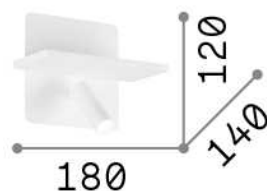

Piano

General info

Indoor - Wall lamps

Ean	8021696287317
Item	PIANO AP BIANCO
Installation	Wall lamps
Guarantee	5 years
Gross weight	1 kg
Volume	0.0068 m ³

Technical info

Net weight	0.8 kg
Insulation class	II
Protection index	IP20
Compliance	CE
Operating temperature	0° ~ +40 °C
Dimmer	Non-dimmable, On-Off
Power output	220-240 V AC 50/60 Hz Integrated switch button Integrated USB socket
Power supply	In-built, included Replaceable (by qualified operators only), electronic
Adjustability	vert. 0°-90° , orizz. 0°-180°

Source info

Integrated source	Integrated LED module
Replaceable source	Replaceable (by qualified operators only)
Power	LED 10 W
Emission	Direct + Indirect
Max consumption	max 10,00 W
Features LED	LED SMD
CCT	3000 K
Duration LED (t. 25°c)	20000 h
CRI	> 80
Light beam flux	830 lm
Useful light flux	540 lm
Photobiological risk	2
Standby power	< 0.50 W