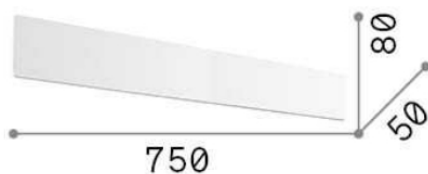

Zig zag

General info

DECORATIVO - Wall

Indoor wall mounted linear fitting with multiple integrated LED sources and indirect light emission

Ean	8021696287072
Item	ZIG ZAG AP D75 3000K OTTONE
Installation	Wall
Guarantee	5 years
Gross weight	1.3 kg
Volume	0.00525 m ³

Source info

Integrated source	Integrated LED module
Repleaceable source	NO
Power	LED 30W
Emission	Indirect
Max consupption	max 30 W
Features LED	LED SMD SAMSUNG
CCT	3000 K
Duration LED (t. 25°C)	50000 h
CRI	> 80
Light beam flux	4100 lm
Useful light flux	3680 lm
Standby power	< 0.50