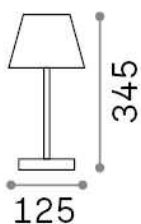

Source info

Integrated source	Integrated LED module
Replaceable source	No
Power	LED 7 W
Emission	Direct
Max consumption	max 7,00 W
Features LED	LED COB
CCT	3000 K
Duration LED (t. 25°C)	25000 h
CRI	> 80
Light beam flux	200 lm
Useful light flux	30 lm
Photobiological risk	EXEMPT
Standby power	< 0.50 W