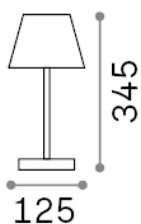

Source info

Integrated source	Integrated LED module
Replaceable source	No
Power	LED 7 W
Emission	Direct
Max consumption	max 7,00 W
Features LED	LED COB
CCT	3000 K
Duration LED (t. 25°C)	25000 h
CRI	> 80
Light beam flux	200 lm
Useful light flux	70 lm
Photobiological risk	EXEMPT
Standby power	< 0.50 W