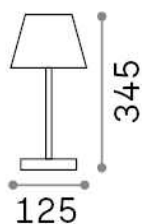

Lolita

General info

Outdoor - Table lamps

Ean	8021696286716
Item	LOLITA TL NERO
Installation	Table lamps
Guarantee	5 years
Gross weight	1.58 kg
Volume	0.007779 m ³

Technical info

Net weight	0.55 kg
Insulation class	II
Protection index	IP54
Compliance	CE
Operating temperature	0° ~ +40 °C
Dimmer	Dimmable, Touch dimmer
Power output	220-240 V AC 50/60 Hz Integrated switch button
Battery	YES (up to 14 h)
Power supply	Separate, included Replaceable, electronic

Source info

Integrated source	Integrated LED module
Replaceable source	No
Power	LED 7 W
Emission	Direct
Max consumption	max 7,00 W
Features LED	LED COB
CCT	3000 K
Duration LED (t. 25°C)	25000 h
CRI	> 80
Light beam flux	200 lm
Useful light flux	30 lm
Photobiological risk	EXEMPT
Standby power	< 0.50 W