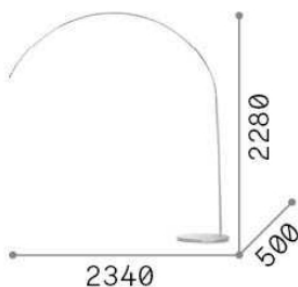

General info

DECORATIVO - Floor

Indoor floor lamp with in-built switch and diffuse light emission

Ean	8021696286686
Item	DORSALE MPT1 BIANCO
Installation	Floor
Guarantee	5 years
Gross weight	16.2 kg
Volume	-

Technical info

Net weight	12 kg
Insulation class	II
Protection index	IP20
Operating temperature	0° ~ +40 °C
Dimmer	Non-dimmable
Power output	220-240 V AC
Power supply	Not required

Source info

Integrated source	Light bulb (not included)
Replaceable source	YES
Power	E27 max 1 x 60W
Emission	Diffuse
Max consumption	-
Recommended bulb	E27 GLOBO D125 08W 3000K CRI80 TRASP