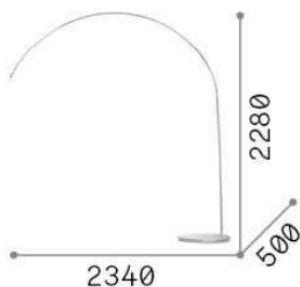

Source info

Integrated source	Light bulb (not included)
Replaceable source	YES
Power	E27 max 1 x 60W
Emission	Direct + Indirect
Max consumption	-
Recommended bulb	E27 GLOBO D125 08W 3000K CRI80 TRASP