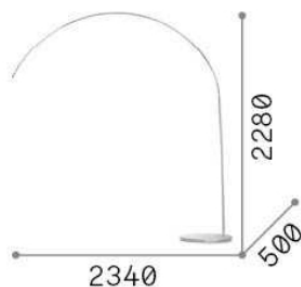

## DECORATIVO - Floor

Indoor floor lamp with in-built switch and diffuse light emission

<b>Ean</b>	8021696286662
<b>Item</b>	DORSALE MPT1 CROMO
<b>Installation</b>	Floor
<b>Guarantee</b>	5 years
<b>Gross weight</b>	16.2 kg
<b>Volume</b>	-

## Technical info

<b>Net weight</b>	12 kg
<b>Insulation class</b>	II
<b>Protection index</b>	IP20
<b>Operating temperature</b>	0° ~ +40 °C
<b>Dimmer</b>	Non-dimmable
<b>Power output</b>	220-240 V AC
<b>Power supply</b>	Not required