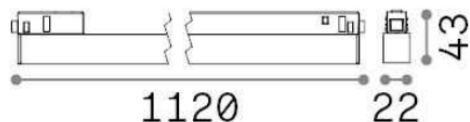

Ego

General info

Technical - Linear system

Indoor track mounted dimmable linear fitting with integrated LED sources and direct light emission

Ean	8021696286549
Item	EGO WIDE 26W 3000K DALI WH
Installation	Ego profile
Guarantee	5 years
Gross weight	0.64 kg
Volume	0.001271 m ³

Technical info

Net weight	0.62 kg
Insulation class	III
Protection index	IP20
Operating temperature	0° ~ +40 °C
Dimmer	Dimmable, DALI
Power output	48 V DC
Power supply	Required, remoted, not included NO, electronic
Accessories not included	Ego profile

Source info

Integrated source	Integrated LED module
Replaceable source	YES (by qualified operators only)
Power	26W
Emission	Direct
Max consumption	max 26,00 W
Features LED	LED SMD SAMSUNG
CCT	3000 K
Duration LED (t. 25°C)	50000 h
CRI	> 90
SDCM	3
Light beam	110°
Light beam flux	3300 lm
Useful light flux	1650 lm
Photobiological risk	1
Standby power	< 0.50