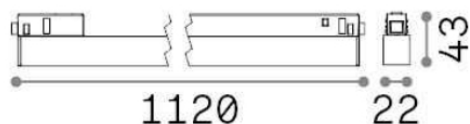

Ego

General info

Technical - Linear system

Indoor track mounted dimmable linear fitting with integrated LED sources and direct light emission

Ean	8021696286532
Item	EGO WIDE 26W 3000K DALI BK
Installation	Ego profile
Guarantee	5 years
Gross weight	0.64 kg
Volume	0.001271 m ³

Technical info

Net weight	0.62 kg
Insulation class	III
Protection index	IP20
Operating temperature	0° ~ +40 °C
Dimmer	Dimmable, DALI
Power output	48 V DC
Power supply	Required, remoted, not included NO, electronic
Accessories not included	Ego profile

Source info

Integrated source	Integrated LED module
Replaceable source	YES (by qualified operators only)
Power	26W
Emission	Direct
Max consumption	max 26,00 W
Features LED	LED SMD SAMSUNG
CCT	3000 K
Duration LED (t. 25°C)	50000 h
CRI	> 90
SDCM	3
Light beam	110°
Light beam flux	3300 lm
Useful light flux	1650 lm
Photobiological risk	1
Standby power	< 0.50