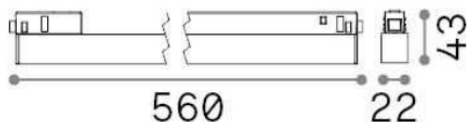

Ego

General info

Technical - Linear system

Indoor track mounted dimmable linear fitting with integrated LED sources and direct light emission

Ean	8021696286525
Item	EGO WIDE 13W 3000K DALI WH
Installation	Ego profile
Guarantee	5 years
Gross weight	0.36 kg
Volume	0.000641 m ³

Technical info

Net weight	0.34 kg
Insulation class	III
Protection index	IP20
Operating temperature	0° ~ +40 °C
Dimmer	Dimmable, DALI
Power output	48 V DC
Power supply	Required, remoted, not included NO, electronic
Accessories not included	Ego profile

Source info

Integrated source	Integrated LED module
Replaceable source	YES (by qualified operators only)
Power	13W
Emission	Direct
Max consumption	max 13,00 W
Features LED	LED SMD SAMSUNG
CCT	3000 K
Duration LED (t. 25°C)	50000 h
CRI	> 90
SDCM	3
Light beam	110°
Light beam flux	1650 lm
Useful light flux	820 lm
Photobiological risk	1
Standby power	< 0.50