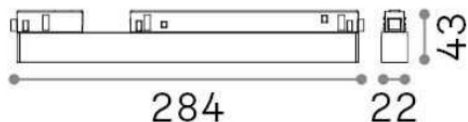

Ego

General info

Technical - Linear system

Indoor track mounted dimmable linear fitting with integrated LED sources and direct light emission

Ean	8021696286501
Item	EGO WIDE 07W 3000K DALI WH
Installation	Ego profile
Guarantee	5 years
Gross weight	0.3 kg
Volume	0.000366 m³

Technical info

Net weight	0.2 kg
Insulation class	III
Protection index	IP20
Operating temperature	0° ~ +40 °C
Dimmer	Dimmable, DALI
Power output	48 V DC
Power supply	Required, remoted, not included NO, electronic
Accessories not included	Ego profile

Source info

Integrated source	Integrated LED module
Replaceable source	YES (by qualified operators only)
Power	7W
Emission	Direct
Max consumption	max 7,00 W
Features LED	LED SMD SAMSUNG
CCT	3000 K
Duration LED (t. 25°C)	50000 h
CRI	> 90
SDCM	3
Light beam	110°
Light beam flux	820 lm
Useful light flux	410 lm
Photobiological risk	1
Standby power	< 0.50