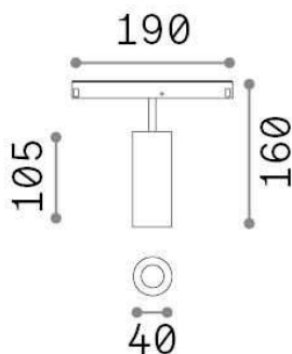

Ego

General info

Technical - Linear system

Indoor track mounted adjustable and dimmable projector with integrated LED sources and direct light emission

Ean	8021696286440
Item	EGO TRACK SINGLE 12W 3000K DALI WH
Installation	Ego profile
Guarantee	5 years
Gross weight	0.22 kg
Volume	0.004092 m ³

Technical info

Net weight	0.19 kg
Insulation class	III
Protection index	IP20
Operating temperature	0° ~ +40 °C
Dimmer	Dimmable, DALI
Power output	48 V DC
Power supply	Required, remoted, not included NO, electronic
Adjustability	vert. 0°-90° , orizz. 0°-335°
Accessories not included	Honeycomb filter, Ego profile

Source info

Integrated source	Integrated LED module
Replaceable source	YES (by qualified operators only)
Power	12W
Emission	Direct
Max consumption	max 12,00 W
Features LED	LED COB CITIZEN
CCT	3000 K
Duration LED (t. 25°C)	50000 h
CRI	> 90
SDCM	3
Light beam	30°
Light beam flux	1000 lm
Useful light flux	820 lm
Photobiological risk	1
Standby power	< 0.50