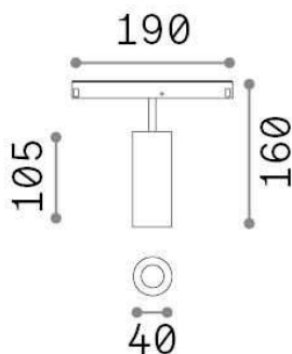

Ego

General info

Technical - Linear system

Indoor track mounted adjustable and dimmable projector with integrated LED sources and direct light emission

Ean	8021696286433
Item	EGO TRACK SINGLE 12W 3000K DALI BK
Installation	Ego profile
Guarantee	5 years
Gross weight	0.22 kg
Volume	0.004092 m ³

Technical info

Net weight	0.19 kg
Insulation class	III
Protection index	IP20
Operating temperature	0° ~ +40 °C
Dimmer	Dimmable, DALI
Power output	48 V DC
Power supply	Required, remoted, not included NO, electronic
Adjustability	vert. 0°-90° , orizz. 0°-335°
Accessories not included	Honeycomb filter, Ego profile

Source info

Integrated source	Integrated LED module
Replaceable source	YES (by qualified operators only)
Power	12W
Emission	Direct
Max consumption	max 12,00 W
Features LED	LED COB CITIZEN
CCT	3000 K
Duration LED (t. 25°C)	50000 h
CRI	> 90
SDCM	3
Light beam	30°
Light beam flux	1000 lm
Useful light flux	820 lm
Photobiological risk	1
Standby power	< 0.50