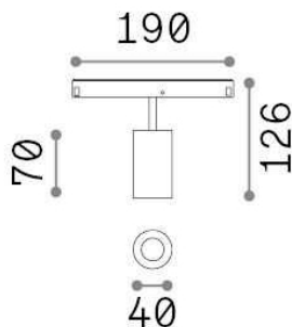

Ego

General info

Technical - Linear system

Indoor track mounted adjustable and dimmable projector with integrated LED sources and direct light emission

Ean	8021696286426
Item	EGO TRACK SINGLE 08W 3000K DALI WH
Installation	Ego profile
Guarantee	5 years
Gross weight	0.35 kg
Volume	0.004092 m ³

Technical info

Net weight	0.15 kg
Insulation class	III
Protection index	IP20
Operating temperature	0° ~ +40 °C
Dimmer	Dimmable, DALI
Power output	48 V DC
Power supply	Required, remoted, not included NO, electronic
Adjustability	vert. 0°-90° , orizz. 0°-335°
Accessories not included	Honeycomb filter, Ego profile

Source info

Integrated source	Integrated LED module
Replaceable source	YES (by qualified operators only)
Power	8W
Emission	Direct
Max consumption	max 8,00 W
Features LED	LED COB CITIZEN
CCT	3000 K
Duration LED (t. 25°C)	50000 h
CRI	> 90
SDCM	3
Light beam	30°
Light beam flux	730 lm
Useful light flux	620 lm
Photobiological risk	1
Standby power	< 0.50