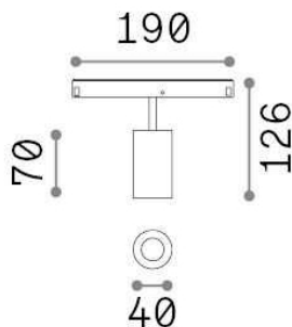

Ego

General info

Technical - Linear system

Indoor track mounted adjustable and dimmable projector with integrated LED sources and direct light emission

| | |
|---------------------|------------------------------------|
| Ean | 8021696286419 |
| Item | EGO TRACK SINGLE 08W 3000K DALI BK |
| Installation | Ego profile |
| Guarantee | 5 years |
| Gross weight | 0.35 kg |
| Volume | 0.004092 m ³ |

Technical info

| | |
|---------------------------------|---|
| Net weight | 0.15 kg |
| Insulation class | III |
| Protection index | IP20 |
| Operating temperature | 0° ~ +40 °C |
| Dimmer | Dimmable, DALI |
| Power output | 48 V DC |
| Power supply | Required, remoted, not included NO, electronic |
| Adjustability | vert. 0°-90° , orizz. 0°-335° |
| Accessories not included | Honeycomb filter, Ego profile |

Source info

| | |
|-------------------------------|-----------------------------------|
| Integrated source | Integrated LED module |
| Replaceable source | YES (by qualified operators only) |
| Power | 8W |
| Emission | Direct |
| Max consumption | max 8,00 W |
| Features LED | LED COB CITIZEN |
| CCT | 3000 K |
| Duration LED (t. 25°C) | 50000 h |
| CRI | > 90 |
| SDCM | 3 |
| Light beam | 30° |
| Light beam flux | 730 lm |
| Useful light flux | 620 lm |
| Photobiological risk | 1 |
| Standby power | < 0.50 |