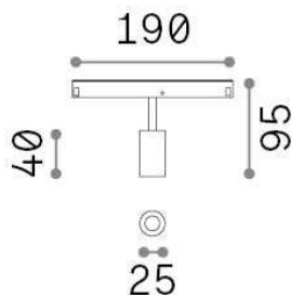

Ego

General info

Technical - Linear system

Indoor track mounted adjustable and dimmable projector with integrated LED sources and direct light emission

Ean	8021696286402
Item	EGO TRACK SINGLE 03W 3000K DALI WH
Installation	Ego profile
Guarantee	5 years
Gross weight	0.26 kg
Volume	0.004092 m ³

Technical info

Net weight	0.08 kg
Insulation class	III
Protection index	IP20
Operating temperature	0° ~ +40 °C
Dimmer	Dimmable, DALI
Power output	48 V DC
Power supply	Required, remoted, not included NO, electronic
Adjustability	vert. 0°-90° , orizz. 0°-335°
Accessories not included	Honeycomb filter, Ego profile

Source info

Integrated source	Integrated LED module
Replaceable source	YES (by qualified operators only)
Power	3W
Emission	Direct
Max consumption	max 3,00 W
Features LED	LED SMD OSRAM
CCT	3000 K
Duration LED (t. 25°C)	50000 h
CRI	> 90
SDCM	3
Light beam	30°
Light beam flux	190 lm
Useful light flux	180 lm
Photobiological risk	1
Standby power	< 0.50