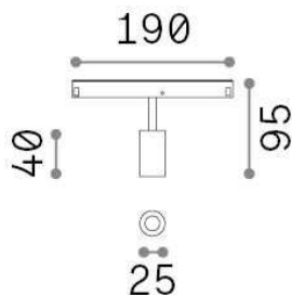

Ego

General info

Technical - Linear system

Indoor track mounted adjustable and dimmable projector with integrated LED sources and direct light emission

Ean	8021696286396
Item	EGO TRACK SINGLE 03W 3000K DALI BK
Installation	Ego profile
Guarantee	5 years
Gross weight	0.26 kg
Volume	0.004092 m ³

Technical info

Net weight	0.08 kg
Insulation class	III
Protection index	IP20
Operating temperature	0° ~ +40 °C
Dimmer	Dimmable, DALI
Power output	48 V DC
Power supply	Required, remoted, not included NO, electronic
Adjustability	vert. 0°-90° , orizz. 0°-335°
Accessories not included	Honeycomb filter, Ego profile

Source info

Integrated source	Integrated LED module
Replaceable source	YES (by qualified operators only)
Power	3W
Emission	Direct
Max consumption	max 3,00 W
Features LED	LED SMD OSRAM
CCT	3000 K
Duration LED (t. 25°C)	50000 h
CRI	> 90
SDCM	3
Light beam	30°
Light beam flux	190 lm
Useful light flux	180 lm
Photobiological risk	1
Standby power	< 0.50