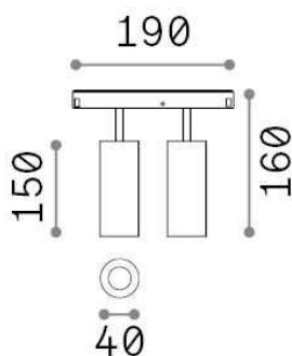

Ego

General info

Technical - Linear system

Indoor track mounted adjustable and dimmable projector with multiple integrated LED sources and direct light emission

Ean	8021696286389
Item	EGO TRACK DOUBLE 24W 3000K DALI WH
Installation	Ego profile
Guarantee	5 years
Gross weight	0.42 kg
Volume	0.004092 m ³

Technical info

Net weight	0.34 kg
Insulation class	III
Protection index	IP20
Operating temperature	0° ~ +40 °C
Dimmer	Dimmable, DALI
Power output	48 V DC
Power supply	Required, remoted, not included NO, elettronico
Adjustability	vert. 0°-90° , orizz. 0°-335°
Accessories not included	Honeycomb filters, Ego profile

Source info

Integrated source	Integrated LED module
Replaceable source	YES (by qualified operators only)
Power	24W
Emission	Direct
Max consumption	max 24,00 W
Features LED	LED COB CITIZEN
CCT	3000 K
Duration LED (t. 25°C)	50000 h
CRI	> 90
SDCM	3
Light beam	30°
Light beam flux	2000 lm
Useful light flux	1640 lm
Photobiological risk	1
Standby power	< 0.50