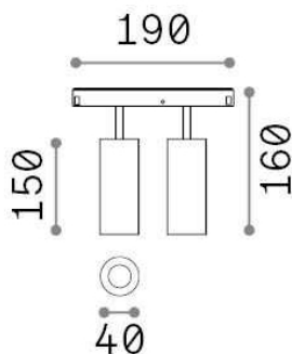

Ego

General info

Technical - Linear system

Indoor track mounted adjustable and dimmable projector with multiple integrated LED sources and direct light emission

Ean	8021696286372
Item	EGO TRACK DOUBLE 24W 3000K DALI BK
Installation	Ego profile
Guarantee	5 years
Gross weight	0.42 kg
Volume	0.004092 m ³

Technical info

Net weight	0.34 kg
Insulation class	III
Protection index	IP20
Operating temperature	0° ~ +40 °C
Dimmer	Dimmable, DALI
Power output	48 V DC
Power supply	Required, remoted, not included NO, electronic
Adjustability	vert. 0°-90° , orizz. 0°-335°
Accessories not included	Honeycomb filters, Ego profile

Source info

Integrated source	Integrated LED module
Replaceable source	YES (by qualified operators only)
Power	24W
Emission	Direct
Max consumption	max 24,00 W
Features LED	LED COB CITIZEN
CCT	3000 K
Duration LED (t. 25°C)	50000 h
CRI	> 90
SDCM	3
Light beam	30°
Light beam flux	2000 lm
Useful light flux	1640 lm
Photobiological risk	1
Standby power	< 0.50