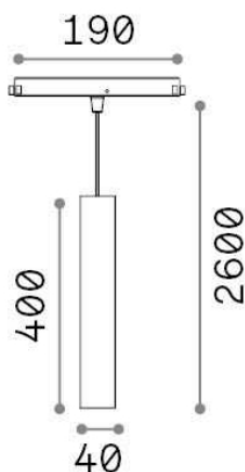

Ego

General info

Technical - Linear system

Indoor suspended track mounted dimmable lamp with integrated LED sources and direct light emission

Ean	8021696286327
Item	EGO PENDANT TUBE 12W 3000K DALI WH
Installation	Ego profile
Guarantee	5 years
Gross weight	0.7 kg
Volume	0.00376 m ³

Technical info

Net weight	0.54 kg
Insulation class	III
Protection index	IP20
Operating temperature	0° ~ +40 °C
Dimmer	Dimmable, DALI
Power output	48 V DC
Power supply	Required, remoted, not included NO, elettronico
Accessories not included	Ego profile

Source info

Integrated source	Integrated LED module
Replaceable source	YES (by qualified operators only)
Power	12W
Emission	Direct
Max consumption	max 12,00 W
Features LED	LED COB CITIZEN
CCT	3000 K
Duration LED (t. 25°C)	50000 h
CRI	> 90
SDCM	3
Light beam	30°
UGR Maximum	< 19
Light beam flux	1000 lm
Useful light flux	820 lm
Photobiological risk	1
Standby power	< 0.50