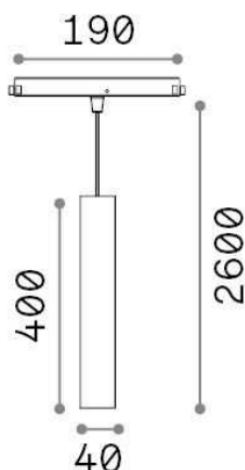

Ego

General info

Technical - Linear system

Indoor suspended track mounted dimmable lamp with integrated LED sources and direct light emission

Ean	8021696286310
Item	EGO PENDANT TUBE 12W 3000K DALI BK
Installation	Ego profile
Guarantee	5 years
Gross weight	0.7 kg
Volume	0.00376 m ³

Technical info

Net weight	0.54 kg
Insulation class	III
Protection index	IP20
Operating temperature	0° ~ +40 °C
Dimmer	Dimmable, DALI
Power output	48 V DC
Power supply	Required, remoted, not included NO, elettronico
Accessories not included	Ego profile

Source info

Integrated source	Integrated LED module
Replacable source	YES (by qualified operators only)
Power	12W
Emission	Direct
Max consupption	max 12,00 W
Features LED	LED COB CITIZEN
CCT	3000 K
Duration LED (t. 25°C)	50000 h
CRI	> 90
SDCM	3
Light beam	30°
UGR Maximum	< 19
Light beam flux	1000 lm
Useful light flux	820 lm
Photobiological risk	1
Standby power	< 0.50