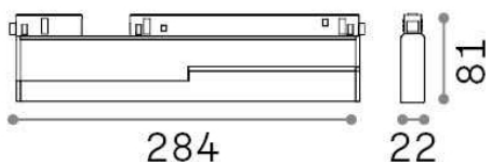

Ego

General info

Technical - Linear system

Indoor track mounted adjustable and dimmable linear fitting with integrated LED sources and direct light emission

Ean	8021696286129
Item	EGO FLEXIBLE WIDE 07W 3000K DALI WH
Installation	Ego profile
Guarantee	5 years
Gross weight	0.6 kg
Volume	0.0032 m³

Technical info

Net weight	0.49 kg
Insulation class	III
Protection index	IP20
Operating temperature	0° ~ +40 °C
Dimmer	Dimmable, DALI
Power output	48 V DC
Power supply	Required, remoted, not included NO, electronic
Adjustability	vert. 0°-90°
Accessories not included	Ego profile

Source info

Integrated source	Integrated LED module
Replaceable source	YES (by qualified operators only)
Power	7W
Emission	Direct
Max consumption	max 7,00 W
Features LED	LED SMD SAMSUNG
CCT	3000 K
Duration LED (t. 25°C)	50000 h
CRI	> 90
SDCM	3
Light beam	110°
Light beam flux	820 lm
Useful light flux	410 lm
Photobiological risk	1
Standby power	< 0.50