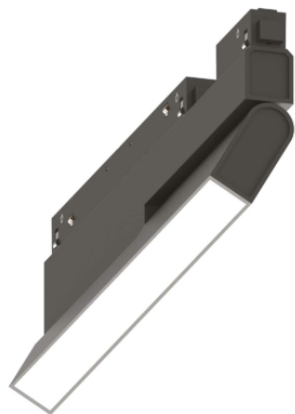

Ego

General info

Technical - Linear system

Indoor track mounted adjustable and dimmable linear fitting with integrated LED sources and direct light emission

Ean	8021696286112
Item	EGO FLEXIBLE WIDE 07W 3000K DALI BK
Installation	Ego profile
Guarantee	5 years
Gross weight	0.6 kg
Volume	0.0032 m³

Technical info

Net weight	0.49 kg
Insulation class	III
Protection index	IP20
Operating temperature	0° ~ +40 °C
Dimmer	Dimmable, DALI
Power output	48 V DC
Power supply	Required, remoted, not included NO, elettronico
Adjustability	vert. 0°-90°
Accessories not included	Ego profile

Source info

Integrated source	Integrated LED module
Replaceable source	YES (by qualified operators only)
Power	7W
Emission	Direct
Max consumption	max 7,00 W
Features LED	LED SMD SAMSUNG
CCT	3000 K
Duration LED (t. 25°C)	50000 h
CRI	> 90
SDCM	3
Light beam	110°
Light beam flux	820 lm
Useful light flux	410 lm
Photobiological risk	1
Standby power	< 0.50