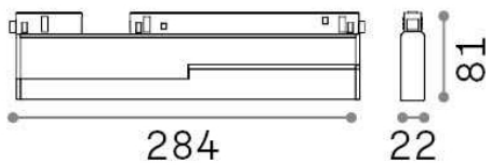

Ego

General info

Technical - Linear system

Indoor track mounted adjustable and dimmable linear fitting with integrated LED sources and direct light emission

Ean	8021696286112
Item	EGO FLEXIBLE WIDE 07W 3000K DALI BK
Installation	Ego profile
Guarantee	5 years
Gross weight	0.6 kg
Volume	0.0032 m³

Technical info

Net weight	0.49 kg
Insulation class	III
Protection index	IP20
Operating temperature	0° ~ +40 °C
Dimmer	Dimmable, DALI
Power output	48 V DC
Power supply	Required, remoted, not included NO, elettronico
Adjustability	vert. 0°-90°
Accessories not included	Ego profile

Source info

Integrated source	Integrated LED module
Replaceable source	YES (by qualified operators only)
Power	7W
Emission	Direct
Max consumption	max 7,00 W
Features LED	LED SMD SAMSUNG
CCT	3000 K
Duration LED (t. 25°C)	50000 h
CRI	> 90
SDCM	3
Light beam	110°
Light beam flux	820 lm
Useful light flux	410 lm
Photobiological risk	1
Standby power	< 0.50