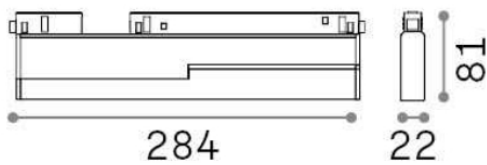

Ego

General info

Technical - Linear system

Indoor track mounted adjustable and dimmable linear fitting with integrated LED sources and direct light emission

Ean	8021696286105
Item	EGO FLEXIBLE ACCENT 13W 3000K DALI WH
Installation	Ego profile
Guarantee	5 years
Gross weight	0.5 kg
Volume	0.003078 m ³

Technical info

Net weight	0.47 kg
Insulation class	III
Protection index	IP20
Operating temperature	0° ~ +40 °C
Dimmer	Dimmable, DALI
Power output	48 V DC
Power supply	Required, remoted, not included NO, electronic
Adjustability	vert. 0°-90°
Accessories not included	Ego profile

Source info

Integrated source	Integrated LED module
Replaceable source	YES (by qualified operators only)
Power	13W
Emission	Direct
Max consumption	max 13,00 W
Features LED	LED SMD SAMSUNG
CCT	3000 K
Duration LED (t. 25°C)	50000 h
CRI	> 90
SDCM	3
Light beam	35°
UGR Maximum	< 19
Light beam flux	1300 lm
Useful light flux	1200 lm
Photobiological risk	1
Standby power	< 0.50