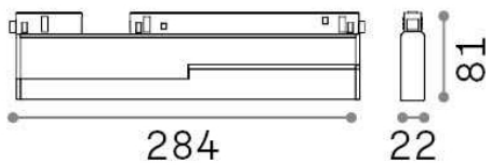

Ego

General info

Technical - Linear system

Indoor track mounted adjustable and dimmable linear fitting with integrated LED sources and direct light emission

Ean	8021696286099
Item	EGO FLEXIBLE ACCENT 13W 3000K DALI BK
Installation	Ego profile
Guarantee	5 years
Gross weight	0.5 kg
Volume	0.003078 m ³

Technical info

Net weight	0.47 kg
Insulation class	III
Protection index	IP20
Operating temperature	0° ~ +40 °C
Dimmer	Dimmable, DALI
Power output	48 V DC
Power supply	Required, remoted, not included NO, elettronico
Adjustability	vert. 0°-90°
Accessories not included	Ego profile

Source info

Integrated source	Integrated LED module
Replaceable source	YES (by qualified operators only)
Power	13W
Emission	Direct
Max consumption	max 13,00 W
Features LED	LED SMD SAMSUNG
CCT	3000 K
Duration LED (t. 25°C)	50000 h
CRI	> 90
SDCM	3
Light beam	35°
UGR Maximum	< 19
Light beam flux	1300 lm
Useful light flux	1200 lm
Photobiological risk	1
Standby power	< 0.50