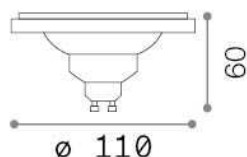

Lampadine gu10

rev. 10-04-2023

General info

Lampadine e accessori - Lampadine gu10

Non-dimmable light bulb with integrated LED sources and direct light emission

| | |
|---------------------|-------------------------|
| Ean | 8021696285573 |
| Item | GU10 12W 1190Lm 4000K |
| Installation | Light bulb |
| Guarantee | 5 years |
| Gross weight | 0.09 kg |
| Volume | 0.000908 m ³ |

Technical info

| | |
|-------------------------|-----------------------|
| Net weight | 0.08 kg |
| Insulation class | - |
| Compliance | CE |
| Power output | 220-240 V AC 50/60 Hz |
| Dimmer | Non-dimmable, On-Off |
| Power supply | Not required |

Source info

| | |
|-------------------------------|-------------|
| Power | 12 W |
| Emission | Direct |
| Max consumption | max 11,50 W |
| CCT | 4000 K |
| Duration LED (t. 25°C) | 25000 h |
| CRI | > 80 |
| Light beam | 1190 lm |
| Useful light flux | 1190 lm |
| Standby power | < 0.50 W |