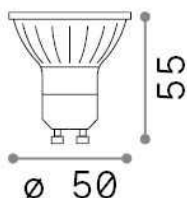

General info

Lampadine e accessori - Lampadine gu10

Dimmable light bulb with integrated LED sources and direct light emission

Ean	8021696285566
Item	GU10 05W 500Lm 4000K DIMM
Installation	Light bulb
Guarantee	5 years
Gross weight	0.08 kg
Volume	0.000138 m ³

Technical info

Net weight	0.06 kg
Insulation class	-
Compliance	CE
Power output	220-240 V AC 50/60 Hz
Dimmer	Dimmable, TRIAC
Power supply	Not required

Source info

Power	5 W
Emission	Direct
Max consumption	max 5,40 W
CCT	4000 K
Duration LED (t. 25°C)	25000 h
CRI	> 90
Light beam	420 lm
Useful light flux	420 lm
Photobiological risk	1
Standby power	< 0.50 W