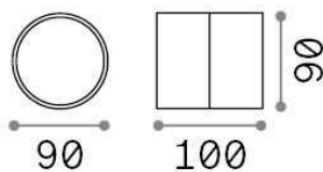

General info

Outdoor - Wall

Outdoor ceiling or wall mounted adjustable projector with integrated LED sources and direct light emission

Ean	8021696285498
Item	OMEGA AP ROUND COFFEE 4000K
Installation	Ceiling, Wall
Guarantee	5 years
Gross weight	0.55 kg
Volume	0.0012 m³

Technical info

Net weight	0.5 kg
Insulation class	I
Protection index	IP54
Operating temperature	-15° ~ +45 °C
Dimmer	Non-dimmable, On-Off
Power output	220-240 V AC 50/60 Hz
Power supply	In-built, included
Adjustability	YES (by qualified operators only), electronic vert. 0°-90°

Source info

Integrated source	Integrated LED module
Repleaceable source	NO
Power	LED 7W
Emission	Direct
Max consuption	max 7 W
Features LED	LED COB
CCT	4000 K
Duration LED (t. 25°C)	25000 h
CRI	> 80
Light beam	120°
Light beam flux	650 lm
Useful light flux	550 lm
Standby power	< 0.50