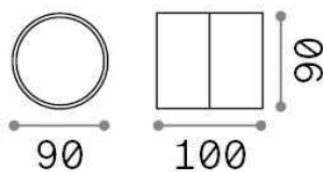

General info

Outdoor - Wall

Outdoor ceiling or wall mounted adjustable projector with integrated LED sources and direct light emission

Ean	8021696285481
Item	OMEGA AP ROUND BIANCO 4000K
Installation	Ceiling, Wall
Guarantee	5 years
Gross weight	0.55 kg
Volume	0.0012 m³

Technical info

Net weight	0.5 kg
Insulation class	I
Protection index	IP54
Operating temperature	-15° ~ +45 °C
Dimmer	Non-dimmable, On-Off
Power output	220-240 V AC 50/60 Hz
Power supply	In-built, included
Adjustability	YES (by qualified operators only), electronic vert. 0°-90°

Source info

Integrated source	Integrated LED module
Repleaceable source	NO
Power	LED 7W
Emission	Direct
Max consupption	max 7 W
Features LED	LED COB
CCT	4000 K
Duration LED (t. 25°C)	25000 h
CRI	> 80
Light beam	120°
Light beam flux	650 lm
Useful light flux	550 lm
Standby power	< 0.50