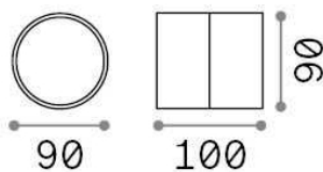

Source info

Integrated source	Integrated LED module
Repleaceable source	NO
Power	LED 7W
Emission	Direct
Max consupption	max 7 W
Features LED	LED COB
CCT	3000 K
Duration LED (t. 25°c)	25000 h
CRI	> 80
Light beam	120°
Light beam flux	610 lm
Useful light flux	520 lm
Standby power	< 0.50