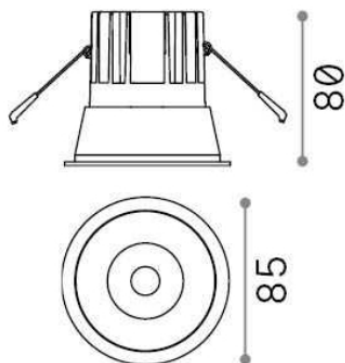

General info

Technical - Recessed

Indoor ceiling recessed projector with integrated LED sources and direct light emission

Ean	8021696285412
Item	GAME ROUND 11W 2700K BK BK
Installation	Recessed (Ceiling)
Guarantee	5 years
Gross weight	0.32 kg
Volume	0.00115 m ³

Technical info

Net weight	0.28 kg
Insulation class	II
Protection index	IP20
Operating temperature	0° ~ +40 °C
Dimmer	Non-dimmable, On-Off
Power output	220-240 V AC 50/60 Hz
Power supply	Separate, included YES (by qualified operators only), electronic
Recessed specifications	Ø 74 - h. ≥ 100 , 3-40
Load resistance	IK06
Front protection index	IP40 [DO NOT COVER]
Accessories not included	Dimmable driver

Source info

Integrated source	Integrated LED module
Replaceable source	YES (by qualified operators only)
Power	11W
Emission	Direct
Max consumption	max 11,00 W
Features LED	LED COB CREE
CCT	2700 K
Duration LED (t. 25°C)	50000 h
CRI	> 80
SDCM	5
Light beam	36°
UGR Maximum	< 19
Light beam flux	1000 lm
Useful light flux	860 lm
Standby power	< 0.50