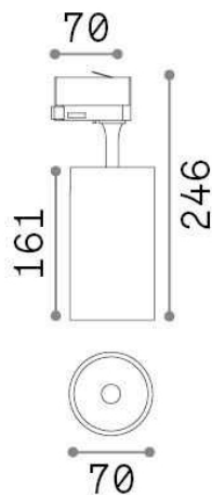

General info

Technical - Spotlights and Tracks

Indoor track mounted adjustable projector with integrated LED sources and direct light emission

Ean	8021696285399
Item	FOX 25W CRI90 35° 3000K ON-OFF BK
Installation	Eutrac 3-phase track (Ceiling)
Guarantee	5 years
Gross weight	0.64 kg
Volume	0.002688 m ³

Technical info

Net weight	0.54 kg
Insulation class	I
Protection index	IP20
Operating temperature	0° ~ +40 °C
Dimmer	Non-dimmable, On-Off
Power output	220-240 V AC 50/60 Hz
Power supply	In-built, included
Adjustability	YES (by qualified operators only), electronic vert. 0°-90° , orizz. 0°-355°
Accessories not included	Single connection on-off, Link on-off profile