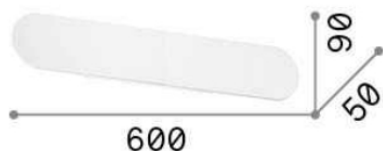

Echo

General info

DECORATIVO - Wall

Indoor wall mounted profilelamp with integrated LED sources and indirect light emission

Ean	8021696285313
Item	ECHO AP D60 30W OTTONE
Installation	Wall
Guarantee	5 years
Gross weight	1.09 kg
Volume	0.005124 m ³

Source info

Integrated source	Integrated LED module
Repleaceable source	NO
Power	LED 30W
Emission	Indirect
Max consupption	max 30,00 W
Features LED	LED SMD SAMSUNG
CCT	3000 K
Duration LED (t. 25°C)	50000 h
CRI	> 80
Light beam flux	3850 lm
Useful light flux	3470 lm
Photobiological risk	1
Standby power	< 0.50