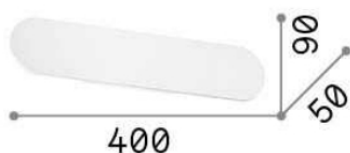

Source info

Integrated source	Integrated LED module
Repleaceable source	NO
Power	LED 20W
Emission	Indirect
Max consupption	max 20,00 W
Features LED	LED SMD SAMSUNG
CCT	3000 K
Duration LED (t. 25°C)	50000 h
CRI	> 80
Light beam flux	2250 lm
Useful light flux	2020 lm
Photobiological risk	1
Standby power	< 0.50