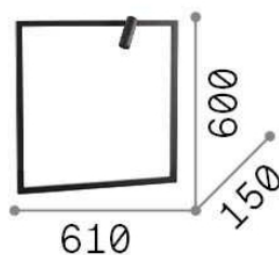

General info

DECORATIVO - Wall

Indoor wall mounted adjustable lamp with integrated LED sources and direct light emission

Ean	8021696285276
Item	SYNTESI AP SQUARE BIANCO
Installation	Ceiling, Wall
Guarantee	5 years
Gross weight	1.59 kg
Volume	0.069615 m ³

Technical info

Net weight	1.14 kg
Insulation class	II
Protection index	IP20
Operating temperature	0° ~ +40 °C
Dimmer	Non-dimmable, On-Off
Power output	220-240 V AC 50/60 Hz
Power supply	In-built, included
Adjustability	YES (by qualified operators only), electronic
	YES

Source info

Integrated source	Integrated LED module
Repleaceable source	YES (by qualified operators only)
Power	LED 5W
Emission	Direct
Max consupption	max 5 W
Features LED	LED COB CREE
CCT	3000 K
Duration LED (t. 25°C)	30000 h
CRI	> 90
SDCM	3
Light beam	18°
Light beam flux	500 lm
Useful light flux	250 lm
Photobiological risk	2
Standby power	< 0.50